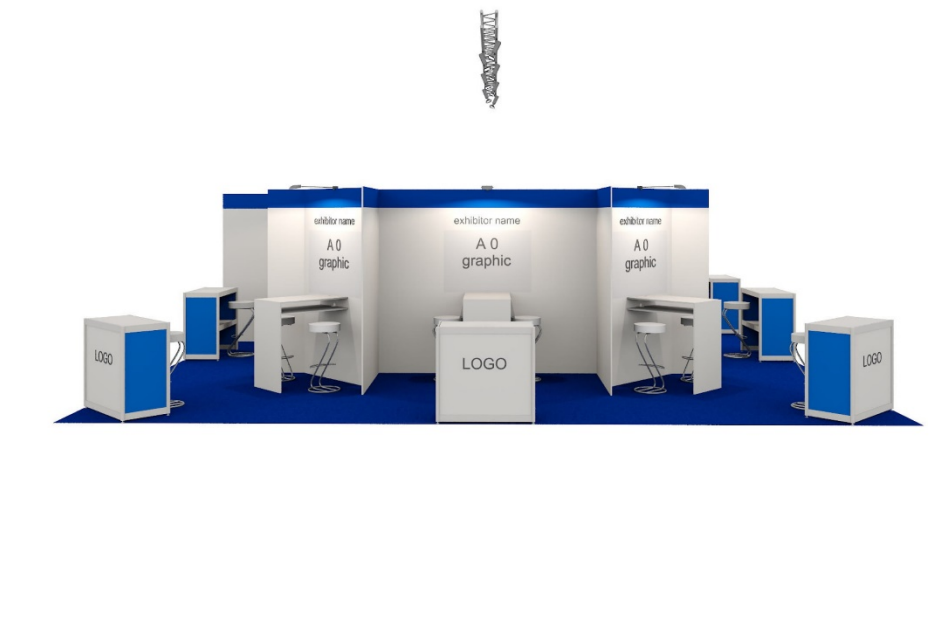

Type of construction:
Octanorm:
Maxima:
wall elements: chipboard 2.5m
fascia:
floor covering: needled felt / blue
equipment: white
lighting: 19 spot
comment:

- graphic measurements
- chipboard
- banner
- E electrical connection
- ⊕ socket
- ⊕ floor socket
- W water connection

date: 05.07.2022 / MJ

page: 4/7

Capital Services

Individual booth space is also available in the segment area but not directly within the pavilion! It will **not** be possible to use its catering and storage space. In case you are interested please check the regular ITB Berlin registration form for costs and details: **Early Bird 209 EUR/ m²** raw stand space for registrations received until 1 August 2023; starting 2 August 2023: **Euro 209 EUR/ m²** raw stand space (additional surcharges for corner, peninsula or island space do apply)