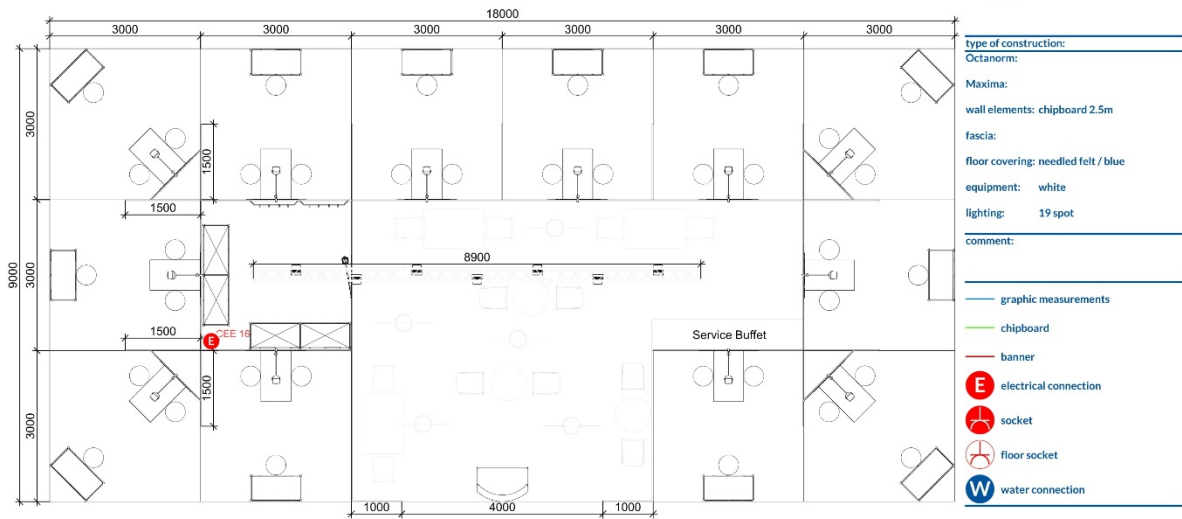

- Booth Carpet
- Back wall incl. artwork and lightning
- 2 counters incl. logo artwork
- 2 counter chairs
- 2 tables incl. 4 chairs
- 2 brochure displays
- 2 waste bins
- 2 basic electricity connections (83kW)
incl. consumption
- Shared both storage room
- Catering incl. coffee/tea, water, soft drinks
- Daily booth cleaning
- 4 exhibitor passes (per 18 m²)

Type of construction:
 Octanorm:
 Maxima:
 wall elements: chipboard 2.5m
 fascia:
 floor covering: needled felt / blue
 equipment: white
 lighting: 19 spot
 comment:

- graphic measurements
- chipboard
- banner
- E electrical connection
- ⊕ socket
- ⊕ floor socket
- W water connection

date: 05.07.2022 / MJ

page: 6/7

Capital Services

Individual booth space is also available in the segment area but not directly within the pavilion! It will **not** be possible to use its catering and storage space. In case you are interested please check the regular ITB Berlin registration form for costs and details: **Early Bird 209 EUR/ m²** raw stand space for registrations received until 1 August 2023; starting 2 August 2023: **Euro 209 EUR/ m²** raw stand space (additional surcharges for corner, peninsula or island space do apply)

exhibitor: xx / xx

hall / stand no.: Medical

date: 05.07.2022 / MJ

Individual booth space is also available in the segment area but not directly within the pavilion! It will **not** be possible to use its catering and storage space. In case you are interested please check the regular ITB Berlin registration form for costs and details: **Early Bird 209 EUR/ m²** raw stand space for registrations received until 1 August 2023; starting 2 August 2023: **Euro 209 EUR/ m²** raw stand space (additional surcharges for corner, peninsula or island space do apply)